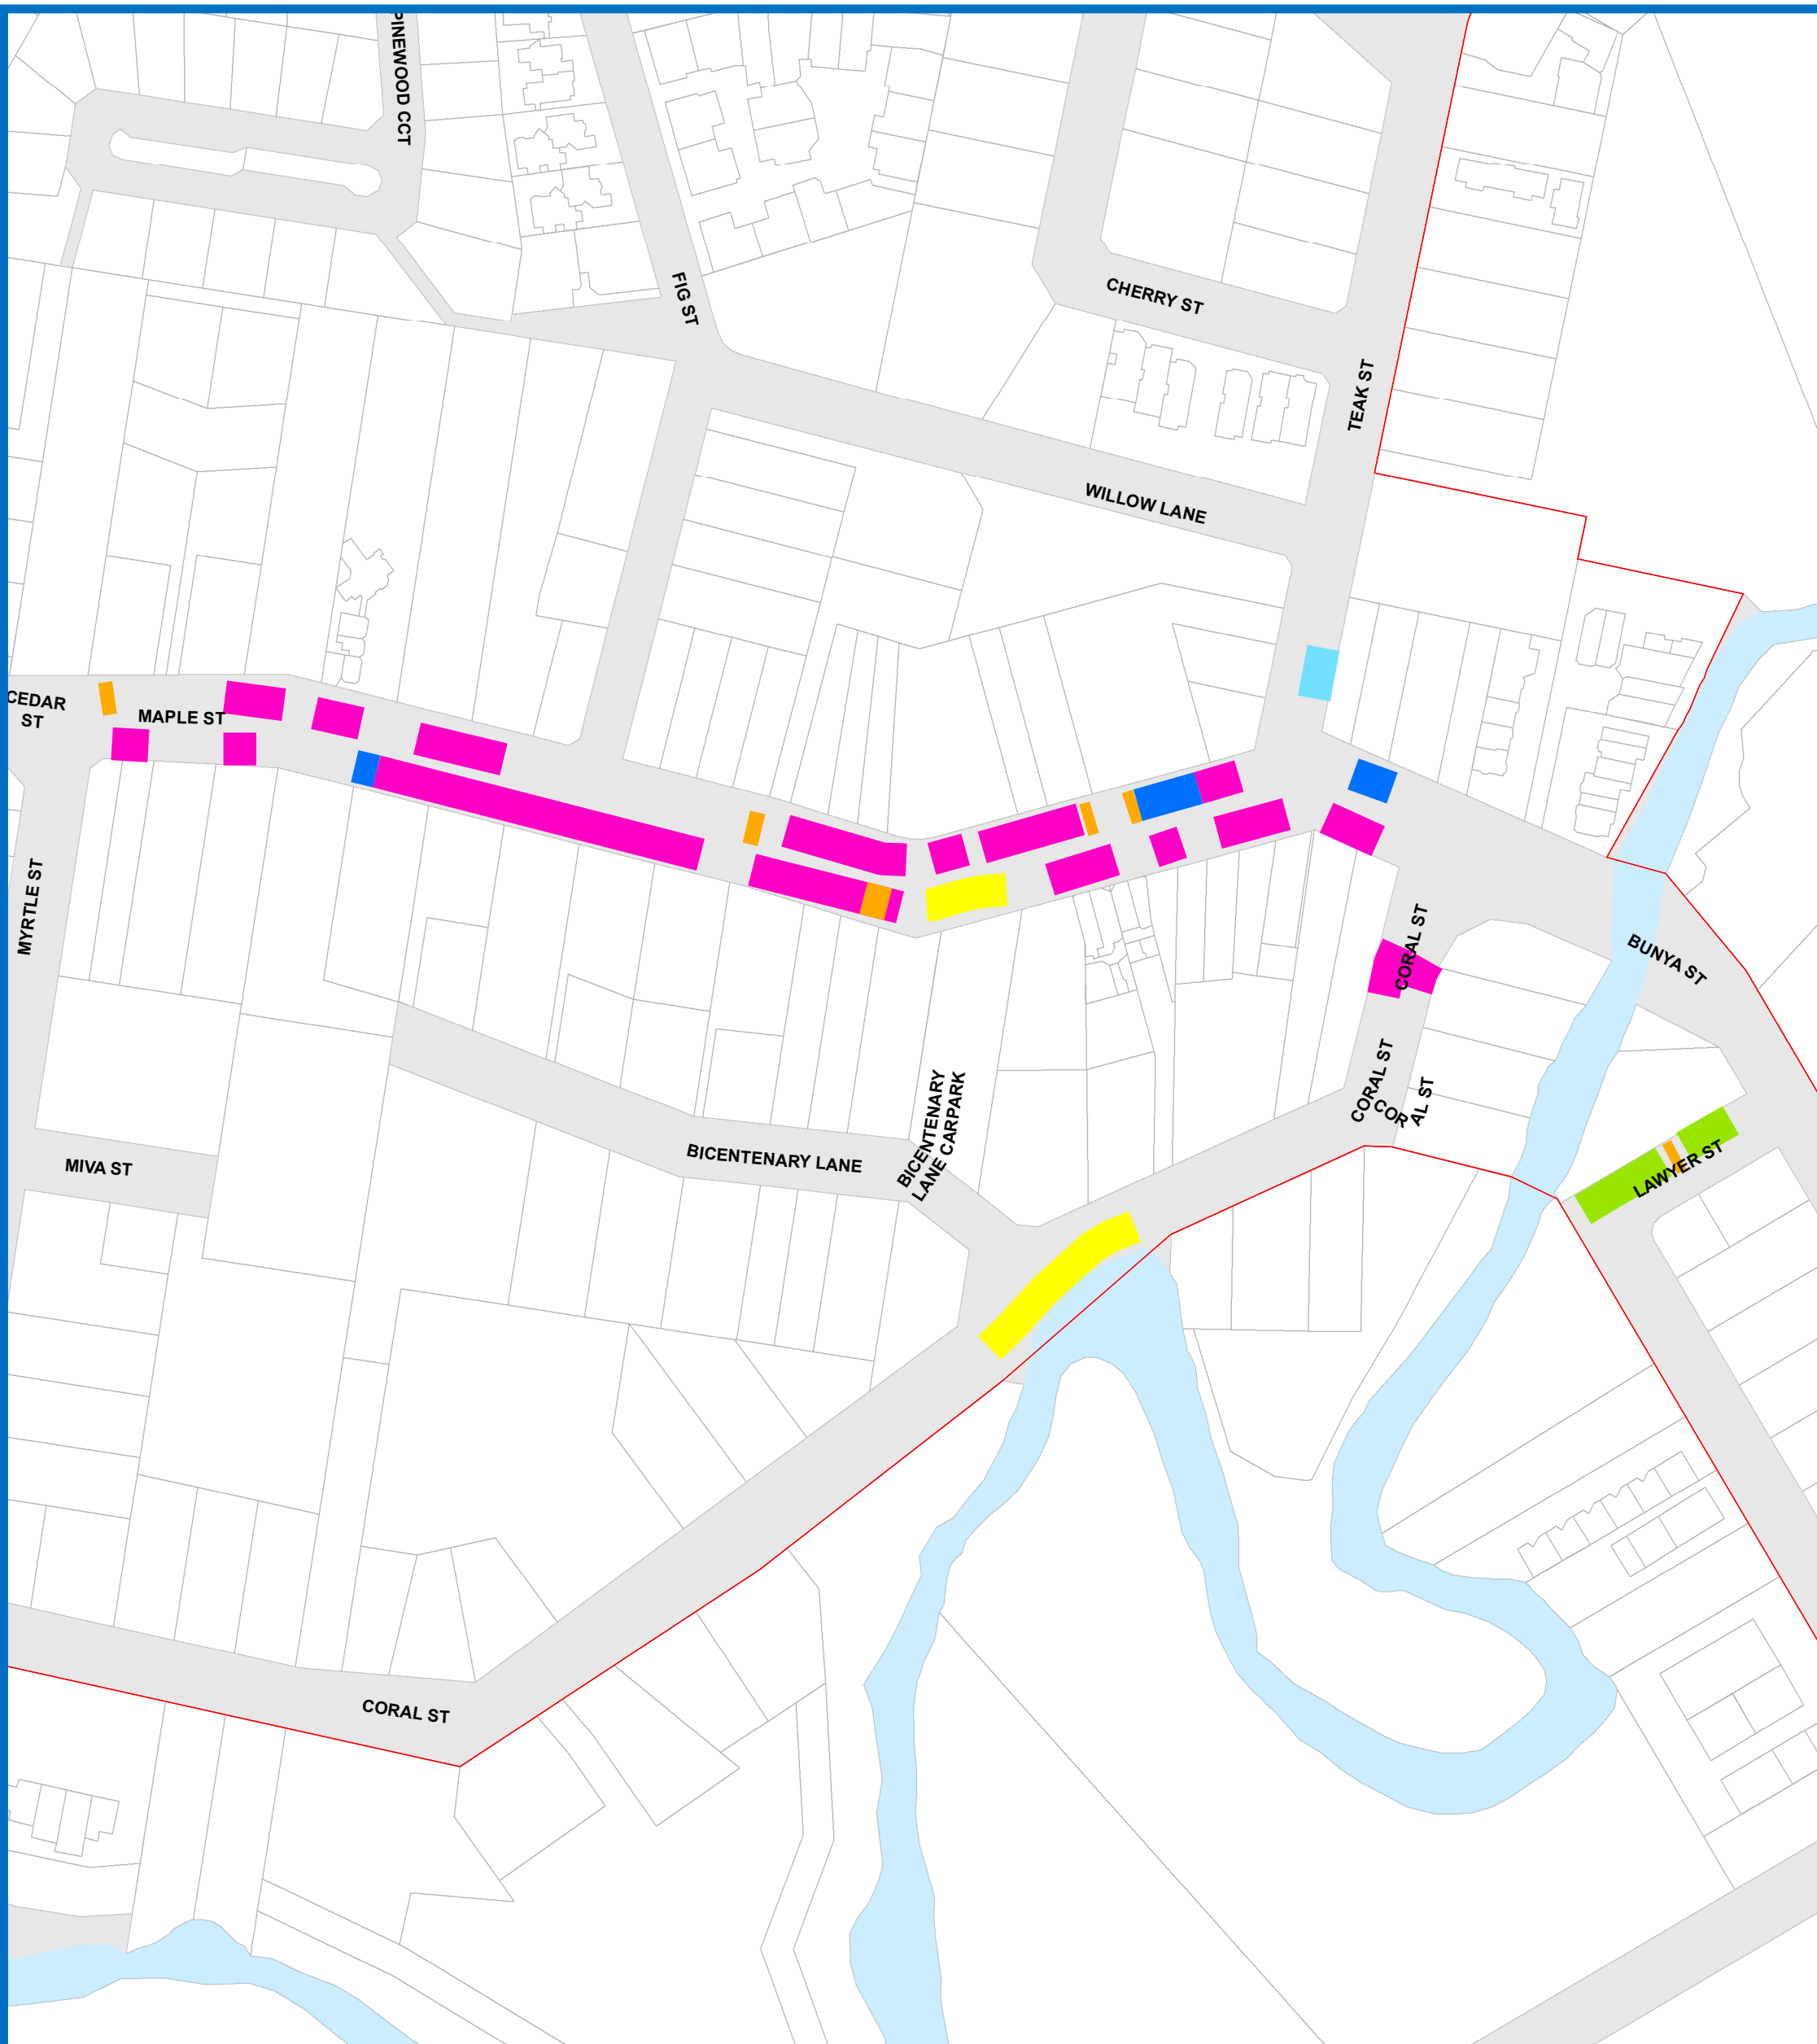

Regulated Parking Maleny

- Legend**
- Type**
- 8P
 - Disabled
 - Loading Zone
 - P2
 - P30m
 - Yellow Line
 - RegParking_Feb2018

Sunshine Coast
 COUNCIL

[e] mapping@sunshinecoast.qld.gov.au
 [w] www.maps.sunshinecoast.qld.gov.au
 [p] 07 5475 7272

Scale: 1:2,000

© Crown & Council Copyright Reserved. Date: Tuesday, 27 February 2018
 Geocentric Datum of Australia 1994 (GDA94) Created by: pb004